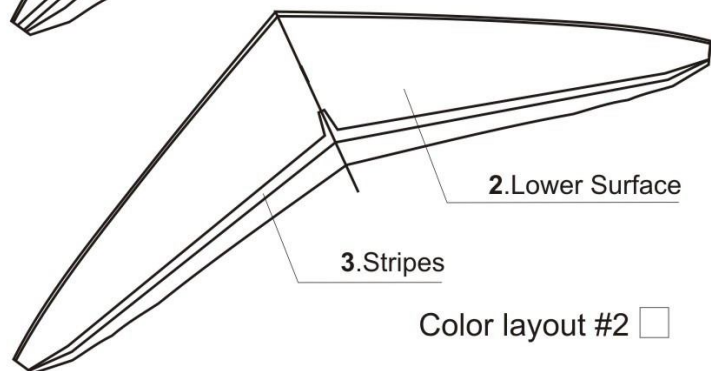

Color layout #1

Color layout #2

PROFI TL is equipped with winglets in the factory state

Trike Attachment Brackets (Hang Blocks)

Trim device

LE carbon insert

Trainer bars

A-frame Position

Without trim device
L = 985

With trim device
L = 1008

* Recommended for wings without trim devices only

Dealer

Customer

Date

Notes

Sail Clothes