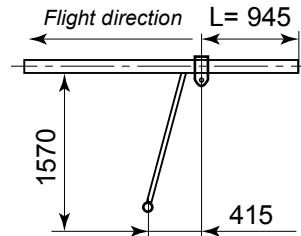

### A-frame position

L max w/o trim device = 985  
L max with trim device = 1008