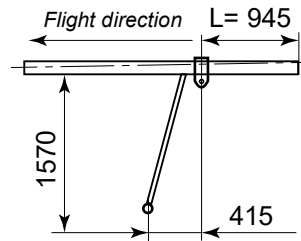

A-frame position

L max w/o trim device = 985
L max with trim device = 1008

WINGLETS COLOR

Black White

Dimension Polyant - MT170 colors:

- White.....0000
- Black.....2100
- Grey.....2328
- Red.....3125
- Hot Red.....3105
- Orange.....4197
- Yellow.....5076
- Hot Yellow..5280
- Green.....6047
- Hot Green..6094
- Dark Blue..7352

TRIKE ATTACHMENT BRACKETS (hang blocks)

FRENCH 2 <input type="checkbox"/>		ANTARES <input type="checkbox"/>
	A min = 70 mm A = mm A max = 80 mm	

OPTIONS

LE carbon inserts <input type="checkbox"/>	Trim device <input type="checkbox"/>
Position & steady lights <input type="checkbox"/>	Training bars <input type="checkbox"/>
Set of plates and bolts for FRENCH 2 blocks <input type="checkbox"/>	