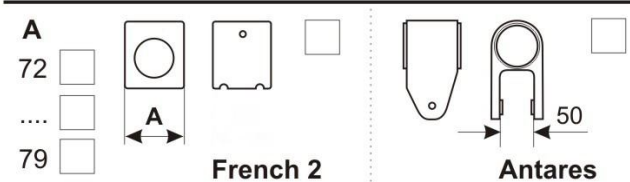

Color layout #1

Color layout #2

PROFI TL is equipped with winglets in the factory state

Trike Attachment Brackets (Hang Blocks)

Trim device

LE carbon insert

Trainer bars

A-frame Position

Without trim device
L = 985

With trim device
L = 1008

* Recommended for wings without trim devices only

Dealer

Customer

Date

Notes

Sail Clothes