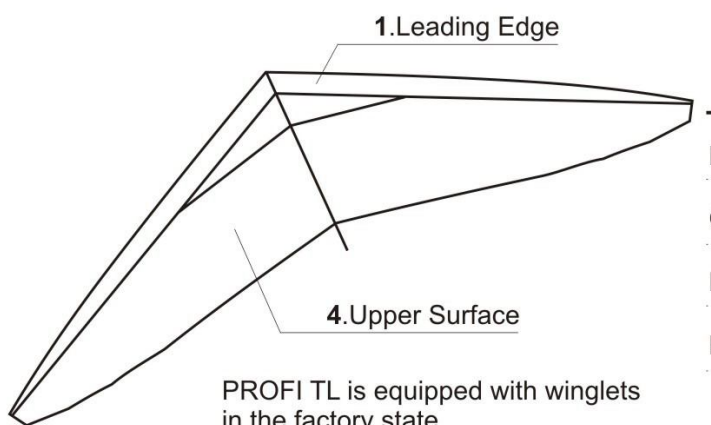

Color layout #1

Color layout #2

PROFI TL is equipped with winglets in the factory state

Trike Attachment Brackets (Hang Blocks)

Trim device

LE carbon insert

Trainer bars

A-frame Position

Without trim device
L = 985

With trim device
L = 1008

* Recommended for wings without trim devices only

Dealer

Customer

Date

Notes

Sail Clothes