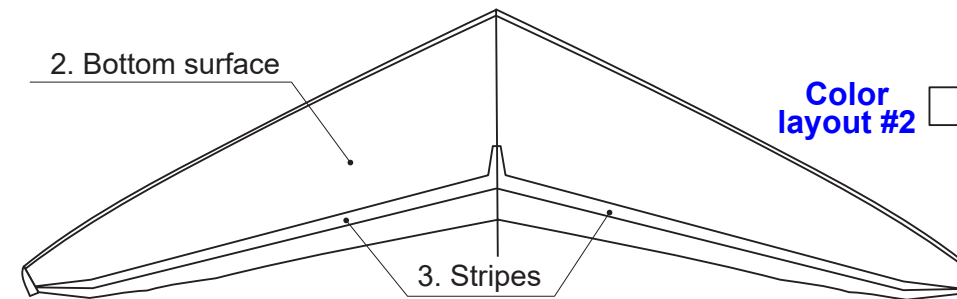

A-frame position

L max w/o trim device = 985
L max with trim device = 1008

WINGLETS COLOR

Black White

Dimension Polyant - MT170 colors:

- White.....0000
- Black.....2100
- Grey.....2328
- Red.....3125
- Hot Red.....3105
- Orange.....4197
- Yellow.....5076
- Hot Yellow..5280
- Green.....6047
- Hot Green..6094
- Dark Blue..7352

TRIKE ATTACHMENT BRACKETS (hang blocks)

FRENCH 2 <input type="checkbox"/>		ANTARES <input type="checkbox"/>
	A min = 70 mm A = mm A max = 80 mm	

OPTIONS

LE carbon inserts <input type="checkbox"/>	Trim device <input type="checkbox"/>
Position & steady lights <input type="checkbox"/>	Training bars <input type="checkbox"/>
Set of plates and bolts for FRENCH 2 blocks <input type="checkbox"/>	