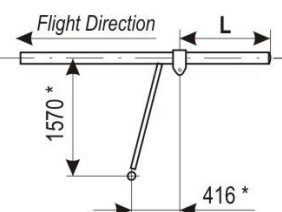

Color layout #1

Color layout #2

PROFI TL is equipped with winglets in the factory state

Trike Attachment Brackets (Hang Blocks)

Trim device

LE carbon insert

Trainer bars

A-frame Position

Without trim device
L = 985

With trim device
L = 1008

* Recommended for wings without trim devices only

Dealer

Customer

Date

Notes

Sail Clothes