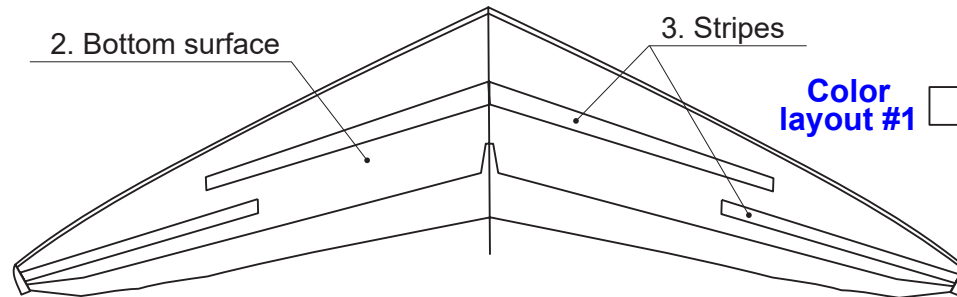

A-frame position

L max w/o trim device = 985
L max with trim device = 1008

WINGLETS COLOR

Black White

Dimension Polyant - MT170 colors:

- White.....0000
- Black.....2100
- Grey.....2328
- Red.....3125
- Hot Red.....3105
- Orange.....4197
- Yellow.....5076
- Hot Yellow..5280
- Green.....6047
- Hot Green..6094
- Dark Blue..7352

TRIKE ATTACHMENT BRACKETS (hang blocks)

FRENCH 2 <input type="checkbox"/>		ANTARES <input type="checkbox"/>
	A min = 70 mm A = mm A max = 80 mm	

OPTIONS

LE carbon inserts <input type="checkbox"/>	Trim device <input type="checkbox"/>
Position & steady lights <input type="checkbox"/>	Training bars <input type="checkbox"/>
Set of plates and bolts for FRENCH 2 blocks <input type="checkbox"/>	