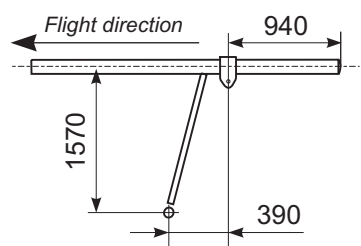

Recommended A-frame position

DP - MT170 colors:

White	0000	Yellow	5076
Black	2100	Hot Yellow	5280
Grey	2328	Green	6047
Red	3125	Hot Green	6094
Hot Red	3105	Dark Blue	7352
Orange	4197		

Date: _____

Your order # _____

Dealer: _____

Customer: _____

Trike: _____

Notes: _____

_____

_____

_____

_____

TRIKE ATTACHMENT BRACKETS (hang blocks)

STANDARD 1 ☐ 62 mm 63 mm 64 mm A	STANDARD 2 ☐ 50
FRENCH 2 ☐ A A = ... mm A min = 70 mm A max = 80 mm	ANTARES ☐ 50

SAIL CLOTH

1 Leading edge *	DP - Color MT 170 ☐☐☐☐
	DP - PX10T, white ☐ UV white ☐
2 Bottom surface	DP - Color MT 170 ☐☐☐☐
3 Stripes	DP - Color MT 170 ☐☐☐☐
4 Upper surface	DP - 310 SQ HTP, white ☐ Porcher NCV, clear ☐

* Material choice suggestions can be found at the website

Filled by Aeros	
Sail#:	Order#:
Frame#:	Production date: