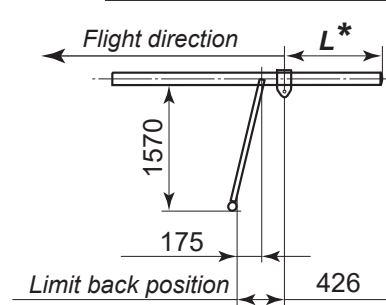

### TRIKE ATTACHMENT BRACKETS (hang blocks)

<b>ANTARES TT</b> <input type="checkbox"/> 	<b>FRENCH 3 (with plates by default)</b> <input type="checkbox"/> 	<b>A min = 70 mm</b> <b>A = ..... mm</b> <b>A max = 80 mm</b>
---	--	---

### \* Limit hang block positions

**L min** (in back El.trim device position) = 800 mm  
**L max** (in front El.trim device position) = 880 mm