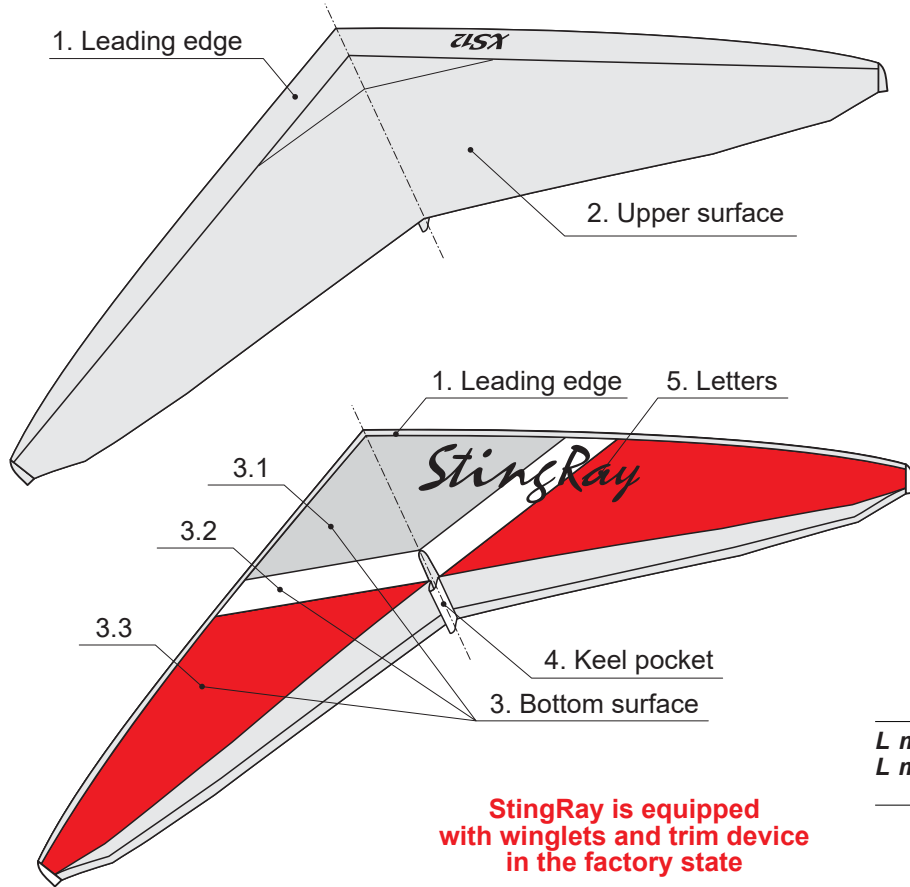

### TRIKE ATTACHMENT BRACKETS (hang blocks)

<b>ANTARES TT</b> <input type="checkbox"/> 	<b>FRENCH 3 (with plates by default)</b> <input type="checkbox"/> 	<b>A min = 70 mm</b> <b>A = ..... mm</b> <b>A max = 80 mm</b>
---	--	---

**StingRay is equipped with winglets and trim device in the factory state**